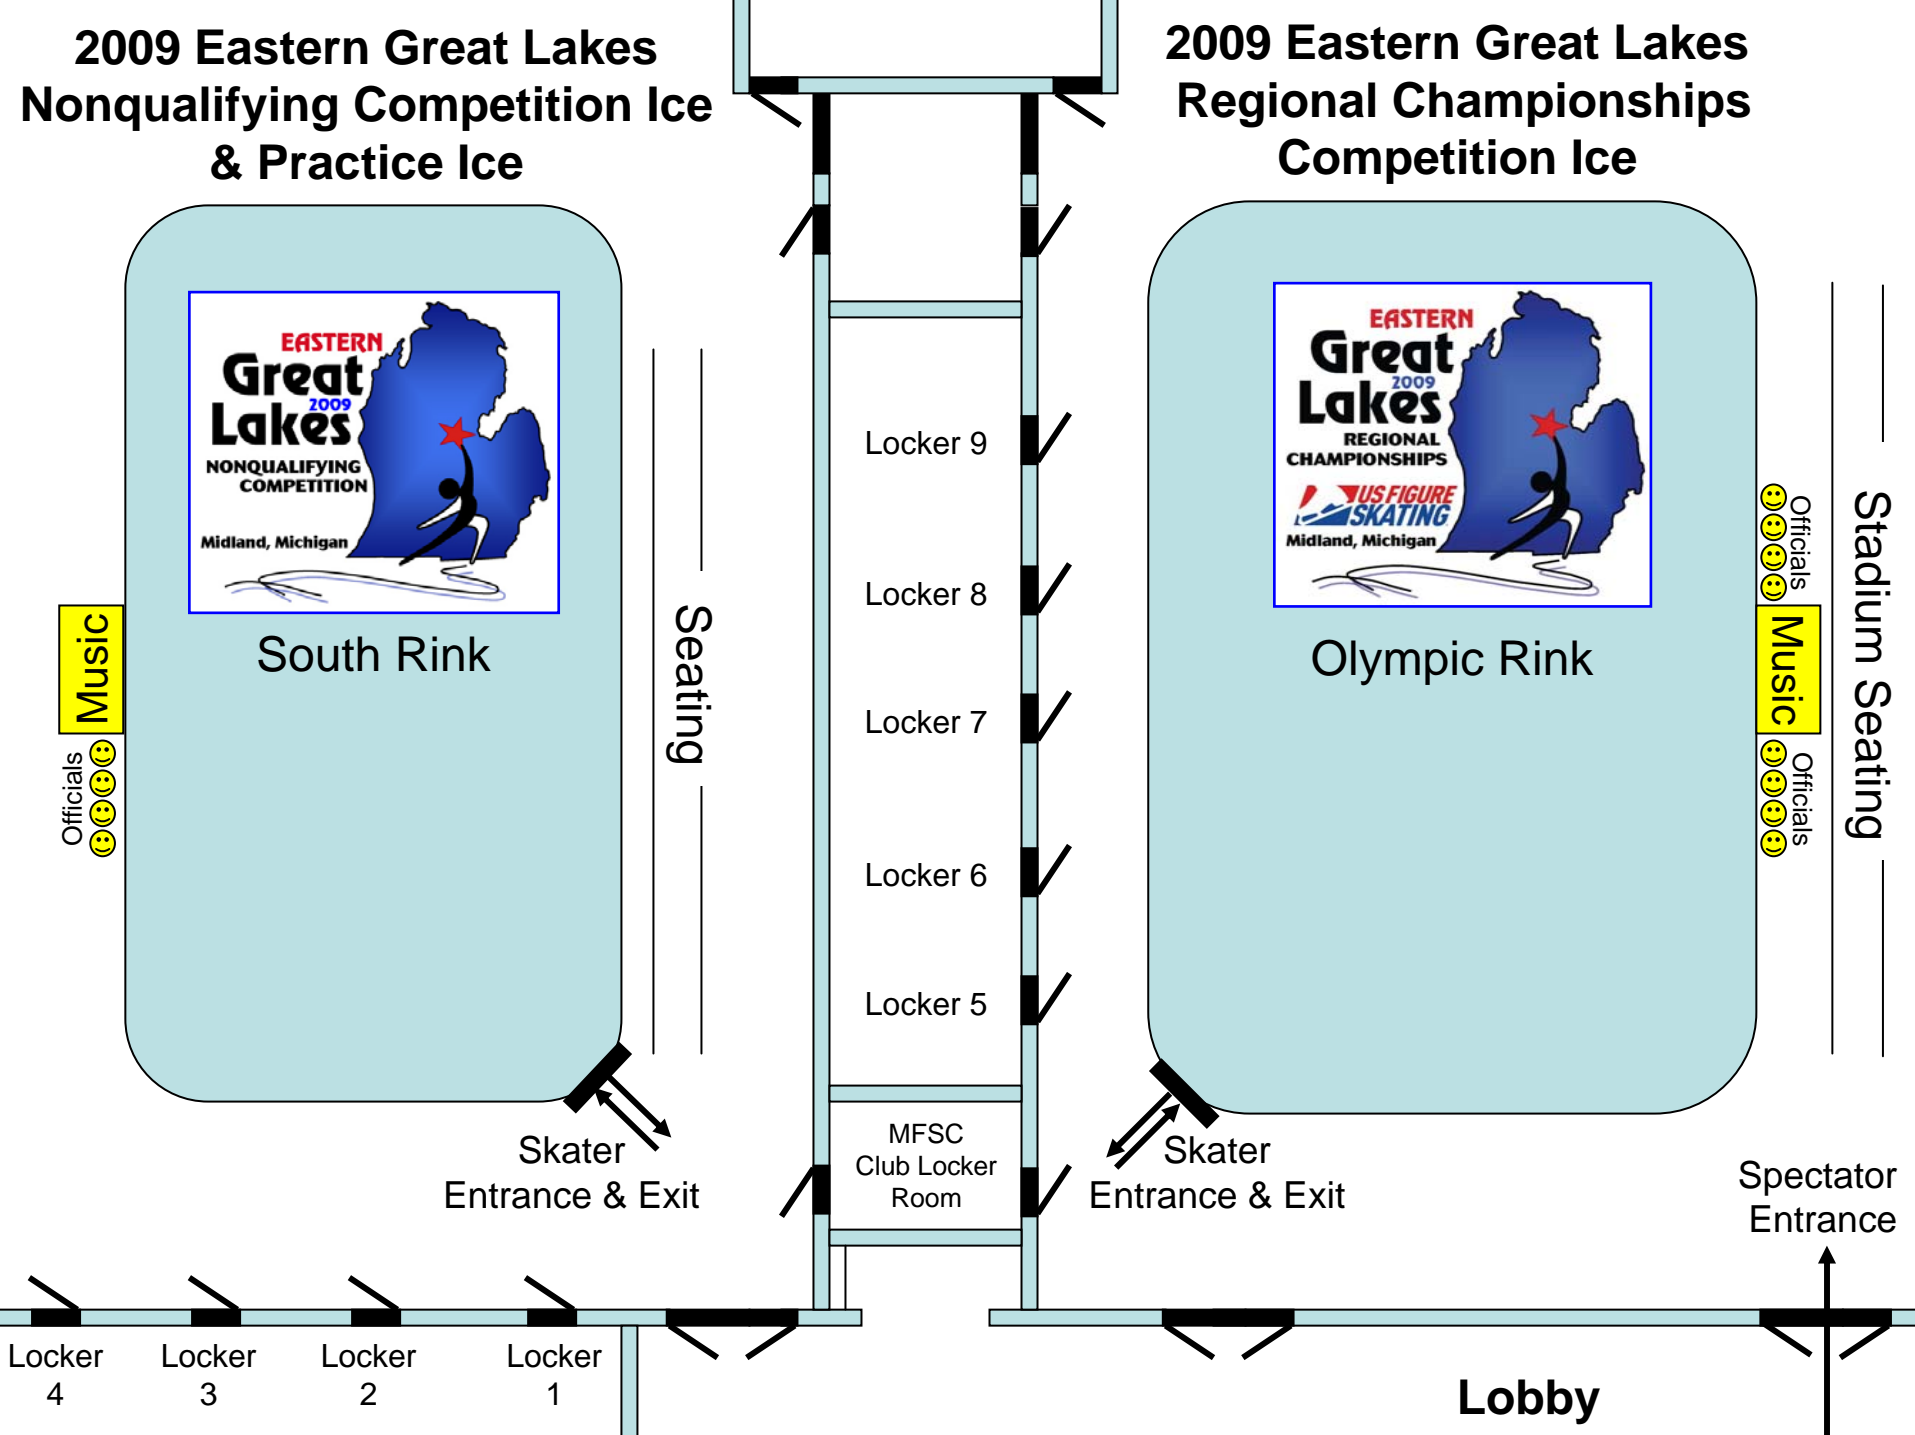

Midland Civic Arena
405 Fast Ice Drive
Midland, MI 48642

2009 Eastern Great Lakes Nonqualifying Competition Ice & Practice Ice

2009 Eastern Great Lakes Regional Championships Competition Ice

South Rink

Olympic Rink

Seating

Stadium Seating

Skater
Entrance & Exit

Skater
Entrance & Exit

Spectator
Entrance

MFSC
Club Locker
Room

Lobby

Music

Music

Officials

Officials

Locker 9

Locker 8

Locker 7

Locker 6

Locker 5

Locker
4

Locker
3

Locker
2

Locker
1

2009 Eastern Great Lakes Regional Championships Competition Ice

Midland Civic Area
405 Fast Ice Drive
Midland, MI 48642